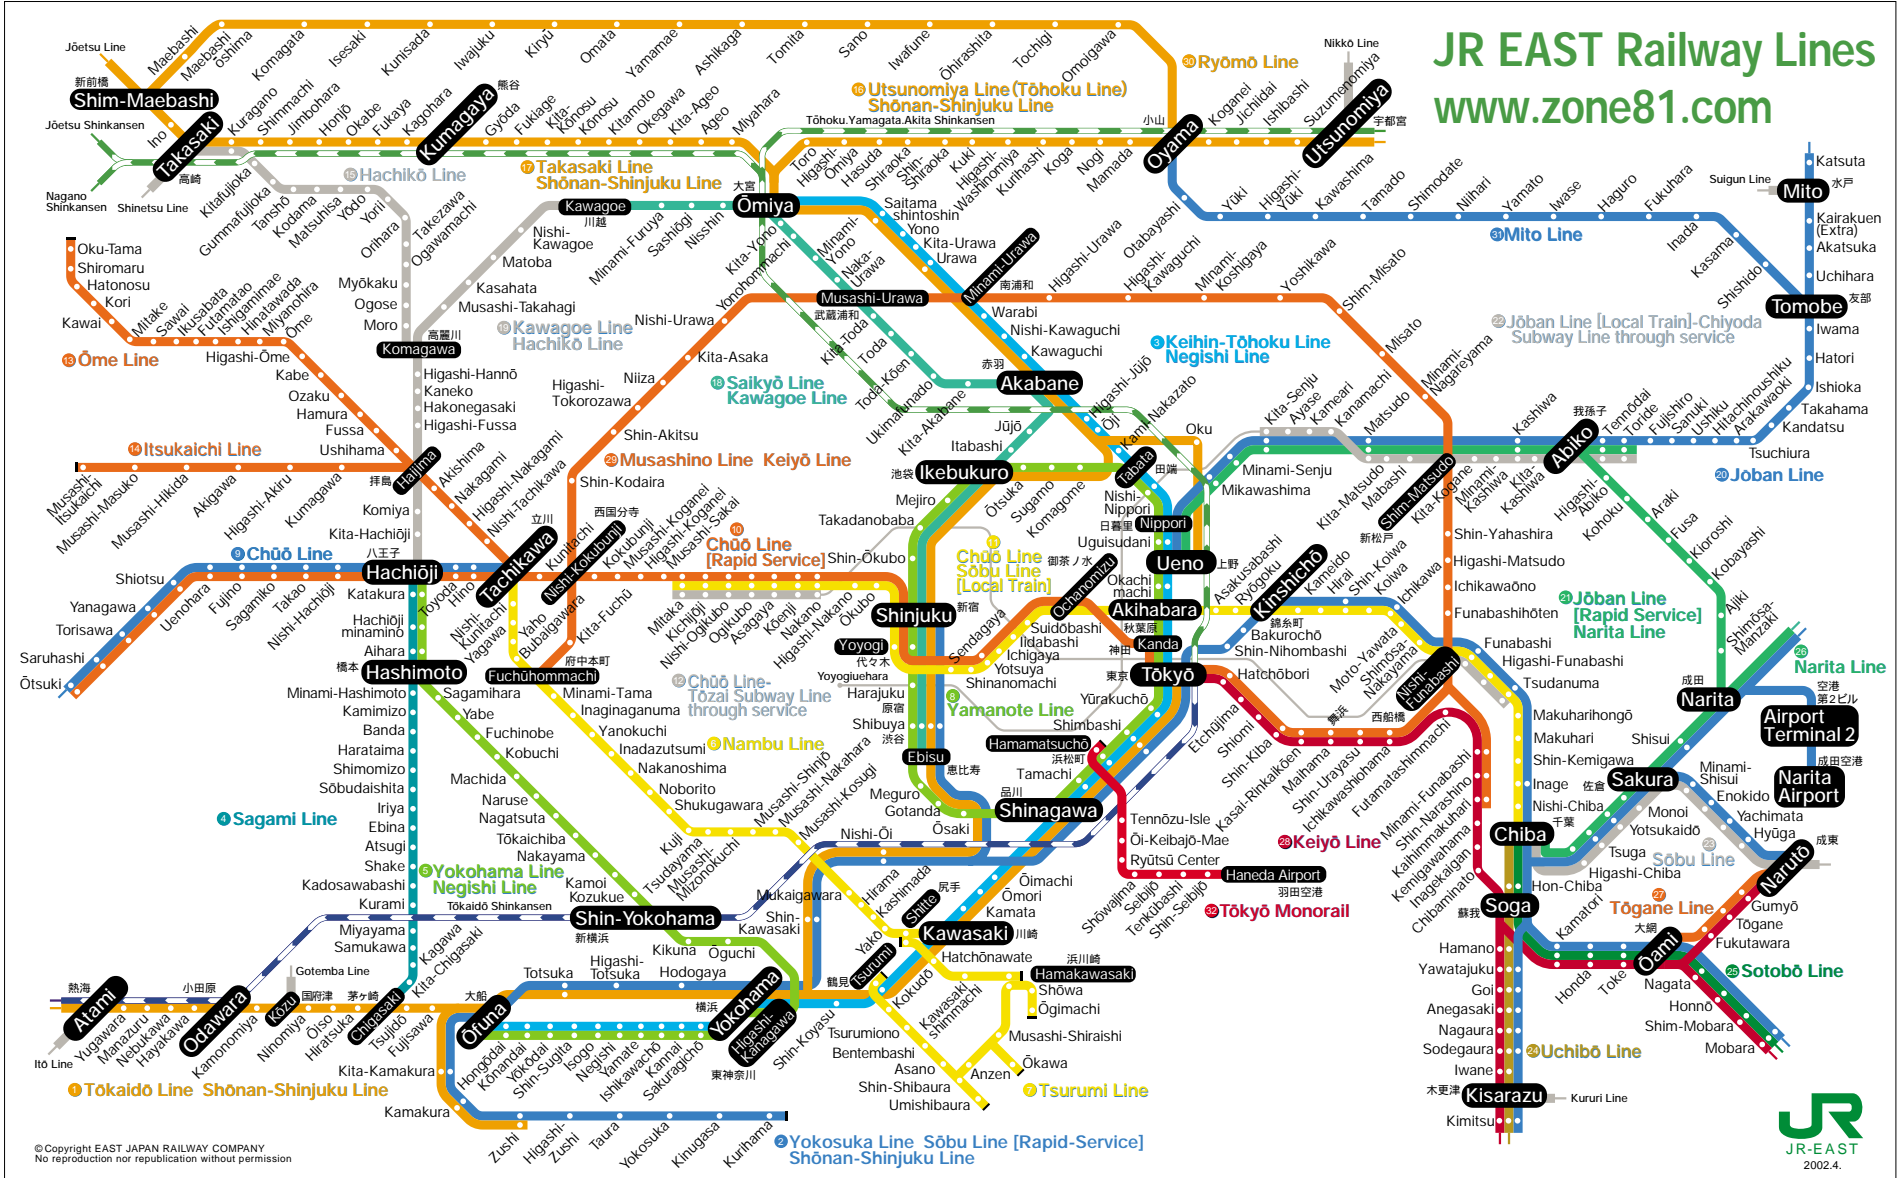

JR EAST Railway Lines

www.zone81.com

1 Tōkaidō Line Shōnan-Shinjuku Line 2 Yokosuka Line Sōbu Line [Rapid Service] Shōnan-Shinjuku Line 3 Keihin-Tōhoku Line Negishi Line 4 Sagami Line 5 Yokohama Line Negishi Line through service 6 Nambu Line	7 Tsurumi Line 8 Yamanote Line 9 Chūō Line 10 Chūō Line [Rapid Service] 11 Chūō Line Sōbu Line [Local Train] 12 Chūō Line-Tōzai Subway Line through service	13 Ōme Line 14 Itsukaichi Line 15 Hachikō Line 16 Utsunomiya Line (Tōhoku Line) Shōnan-Shinjuku Line 17 Takasaki Line Shōnan-Shinjuku Line 18 Saikyō Line Kawagoe Line	19 Kawagoe Line Hachikō Line 20 Jōban Line 21 Jōban Line [Rapid Service] Narita Line 22 Jōban Line [Local Train]-Chiyoda Subway Line through service 23 Sōbu Line 24 Uchibō Line	25 Sotobō Line 26 Narita Line 27 Tōgane Line 28 Keiyo Line 29 Musashino Line Keiyo Line 30 Ryōmō Line 31 Mito Line 32 Tōkyō Monorail